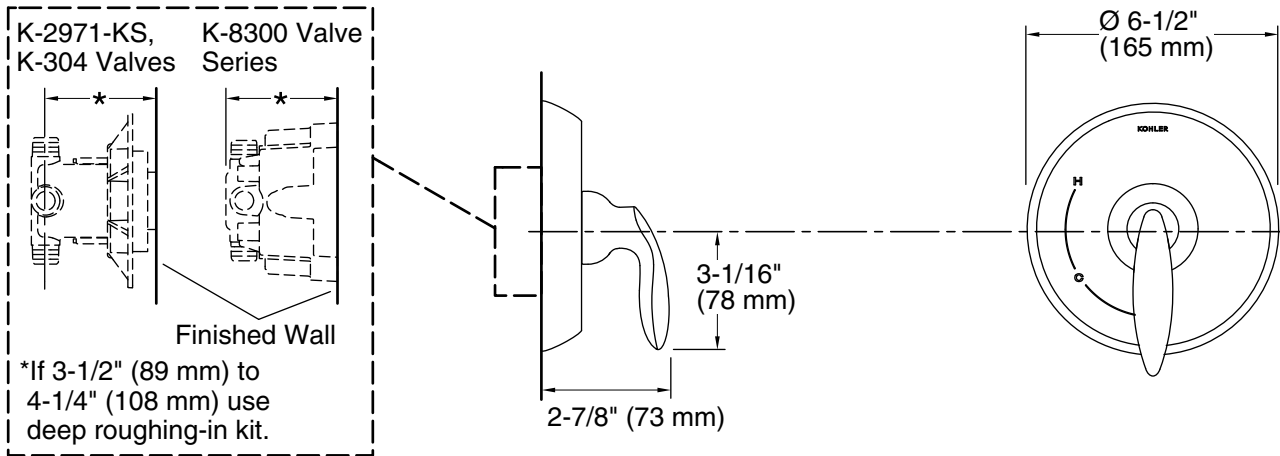

Technical Information

All product dimensions are nominal.

Notes

Install the product according to the installation guide.

NOTICE: Risk of product damage. Long screws for installing trim can damage the K-2971-KS valve. Consult the trim installation guide to verify if the thin wall installation kit (88526) is needed.

ADA, OBC, CSA B651 compliant when installed to the specific requirements of these regulations.